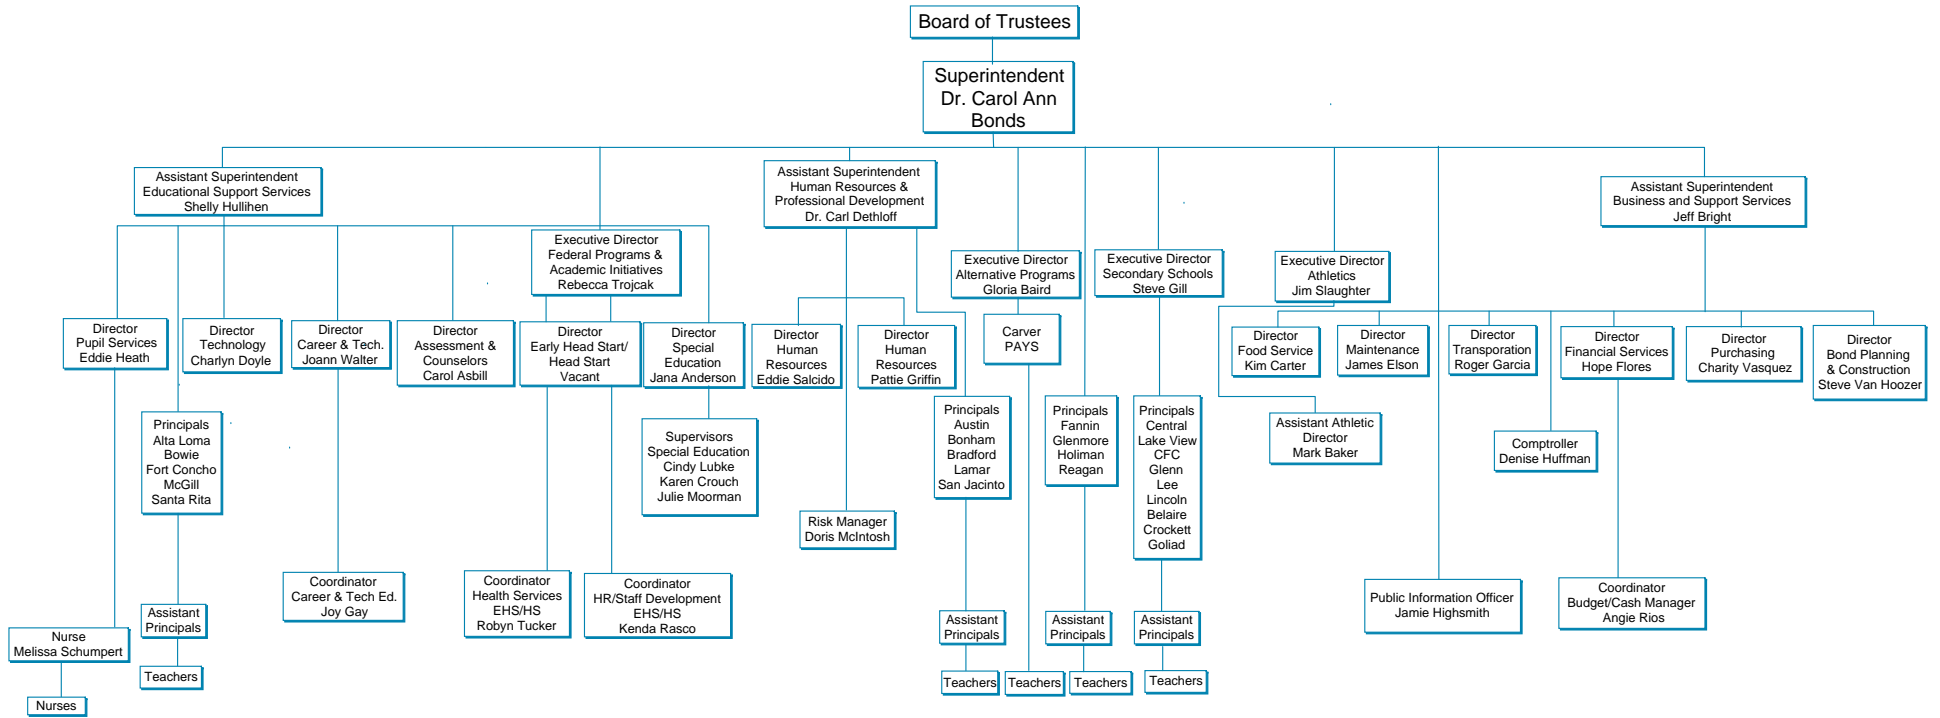

# San Angelo Independent School District Administrative Organizational Chart School Year 2011-2012

Revised  
09/2011